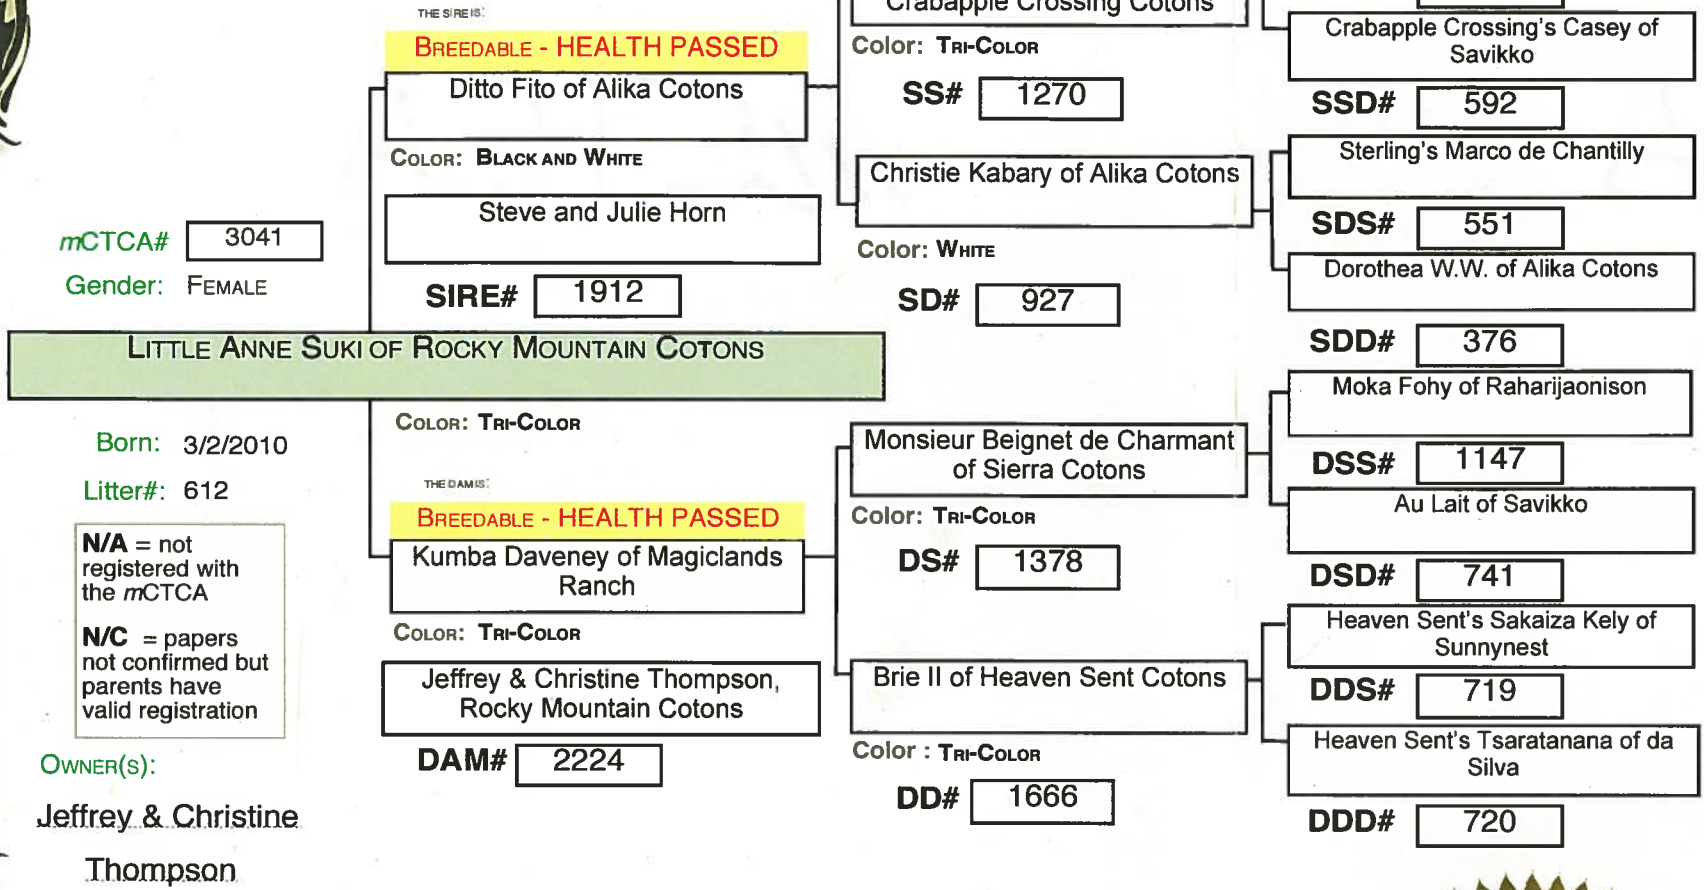

Madagascar Coton de Tulear Club of America

Official Pedigree

LITTLE ANNE SUKI OF ROCKY MOUNTAIN COTONS

Conformation

Color TRI-COLOR

Eyes BRN WITH BLK RINGS

Nose BLACK

Tail CURLED